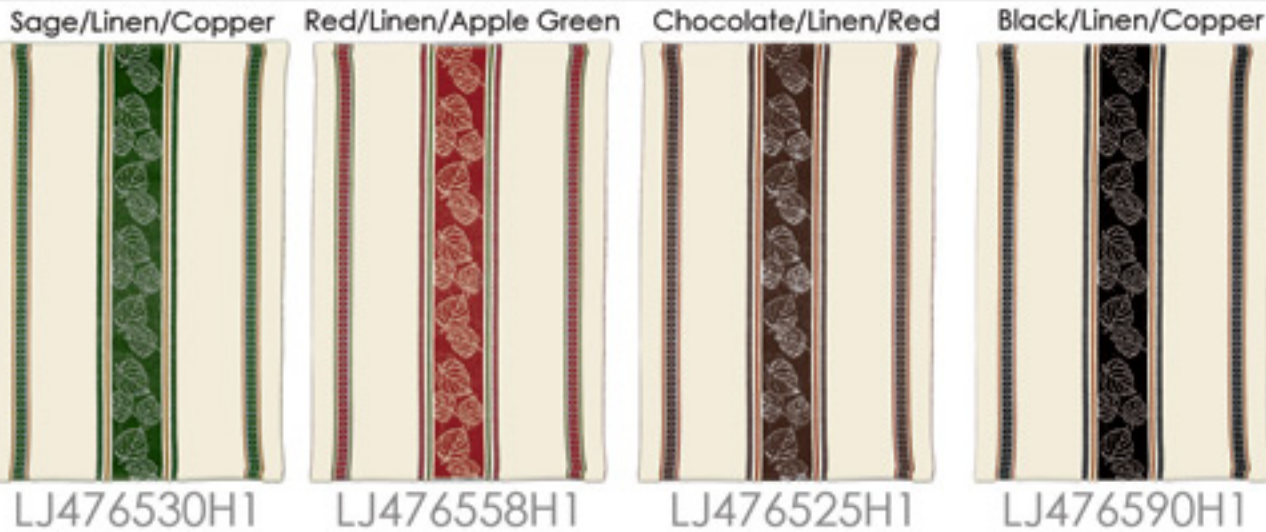

All 100% Cotton

kitchen towels 18" x 28"

4-Pack Waffle Bundle

2-Pack Fall Multistripe/Waffle Set

3-Pack Duo-Stripe Bundle

Solid Waffle

Fall Multistripe

Duo-Stripe

Singles (X12)

Running Leaves

Singles (X12)

3-Pack Multistripe Bundles

2-Pack Running Leaves Towel Set min. 3 sets any color