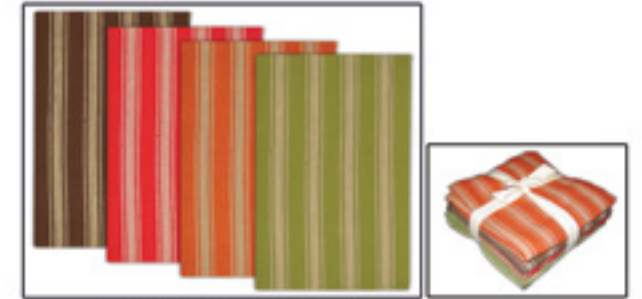

4-Pack Bundle