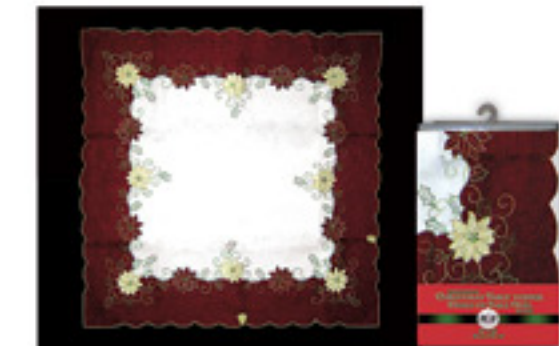

XWIX876736

christmas collection