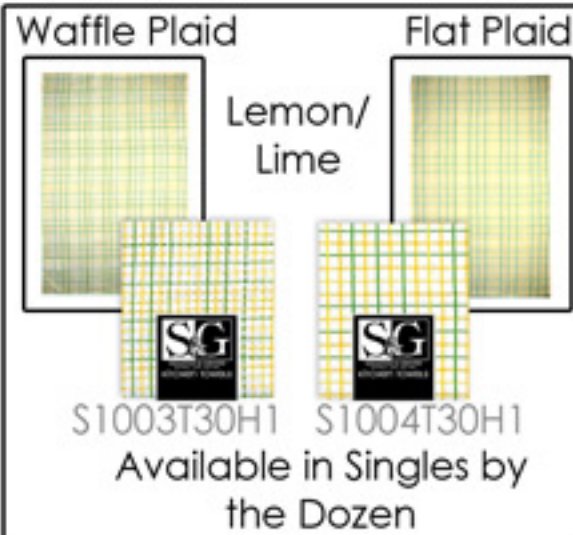

All 100% Cotton

fruit medley

S1008T99H1

Towel
18" x 28"
Available in
Singles
by the Dozen

S1008A99AP

Apron
27" x 35"
(with 10" pocket)

S1008N9918

Napkin
18" x 18"

fruit expression

FE106457AP

FE106457O2

Aprons
60cm x 80cm

FE106441AP

Oven Mitts
36cm

FE106441O2

FE106432AP

FE106432O2

2-Pack Towel Sets

FE106457H2 FE106441H2 FE106432H2

S1003T30H1 S1004T30H1

Available in Singles by
the Dozen

Tea Towels
45cm x 70cm

FE106457H1

FE106441H1