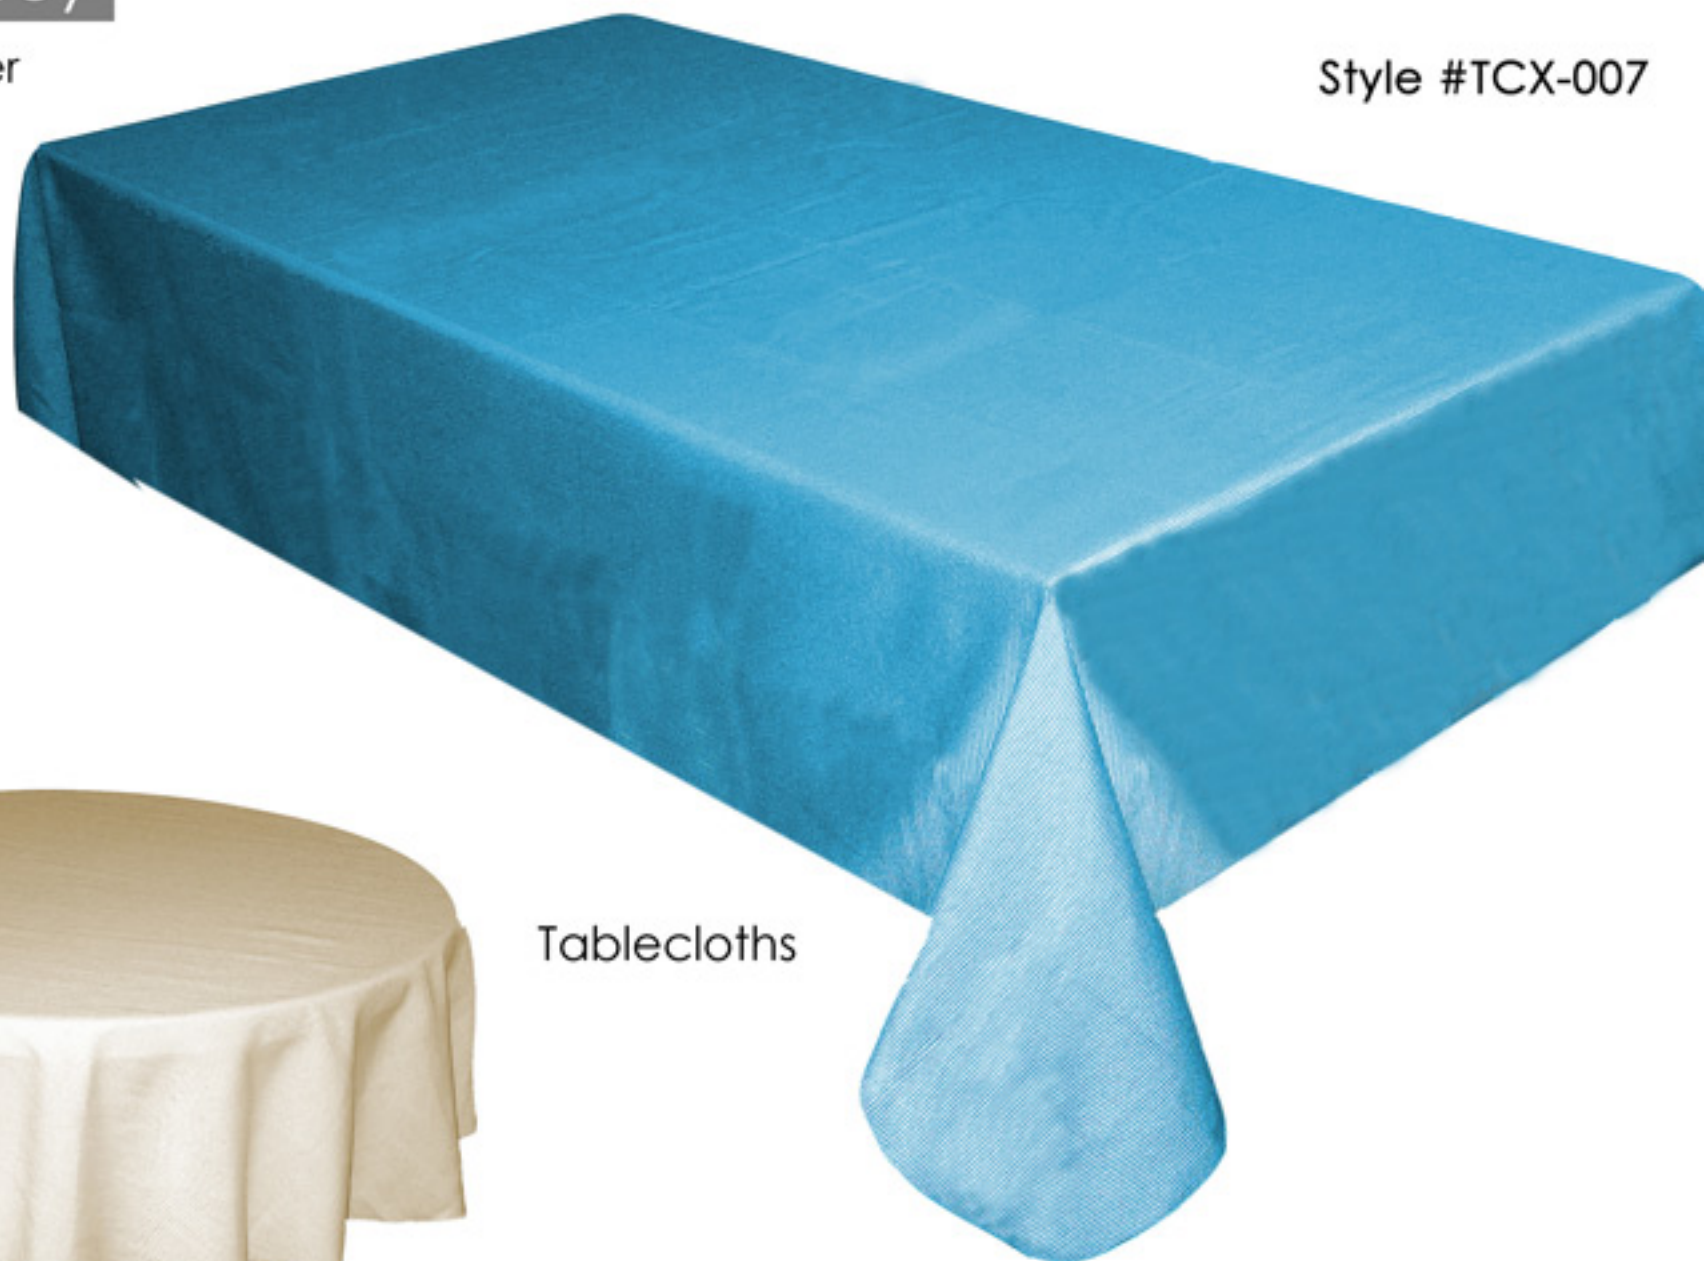

SEBASTIEN & GROOME™

MONTREAL PARIS NEW YORK

corduroy

50% Cotton/50% Polyester

Style #TCX-007

Napkins

Tablecloths

Ivory	Sand	Gold	Pacific	White	Olive	Salmon	Wine	Chocolate	Navy
11	15	45	62	10	30	59	57	25	65

Size (inches/centimetres)	Shape(s)	Seating	Item#
52" x 52" (137cm x 137cm)	Square	2-4	52
54" x 70" (137cm x 178cm)	Oblong	4-6	70
54" x 70" (137cm x 178cm)	Oval	4-6	71
60" (152cm)	Round	4-6	60
60" x 84" (152cm x 213cm)	Oblong	6-8	84
60" x 84" (152cm x 213cm)	Oval	6-8	85
60" x 104" (152cm x 264cm)	Oblong	8-10	10
60" x 104" (152cm x 264cm)	Oval	8-10	11
60" x 120" (152cm x 305cm)	Oblong	10-12	12
60" x 120" (152cm x 305cm)	Oval	10-12	13
60" x 144" (152cm x 366cm)	Oblong	12+	14
60" x 144" (152cm x 366cm)	Oval	12+	15
Napkin			17