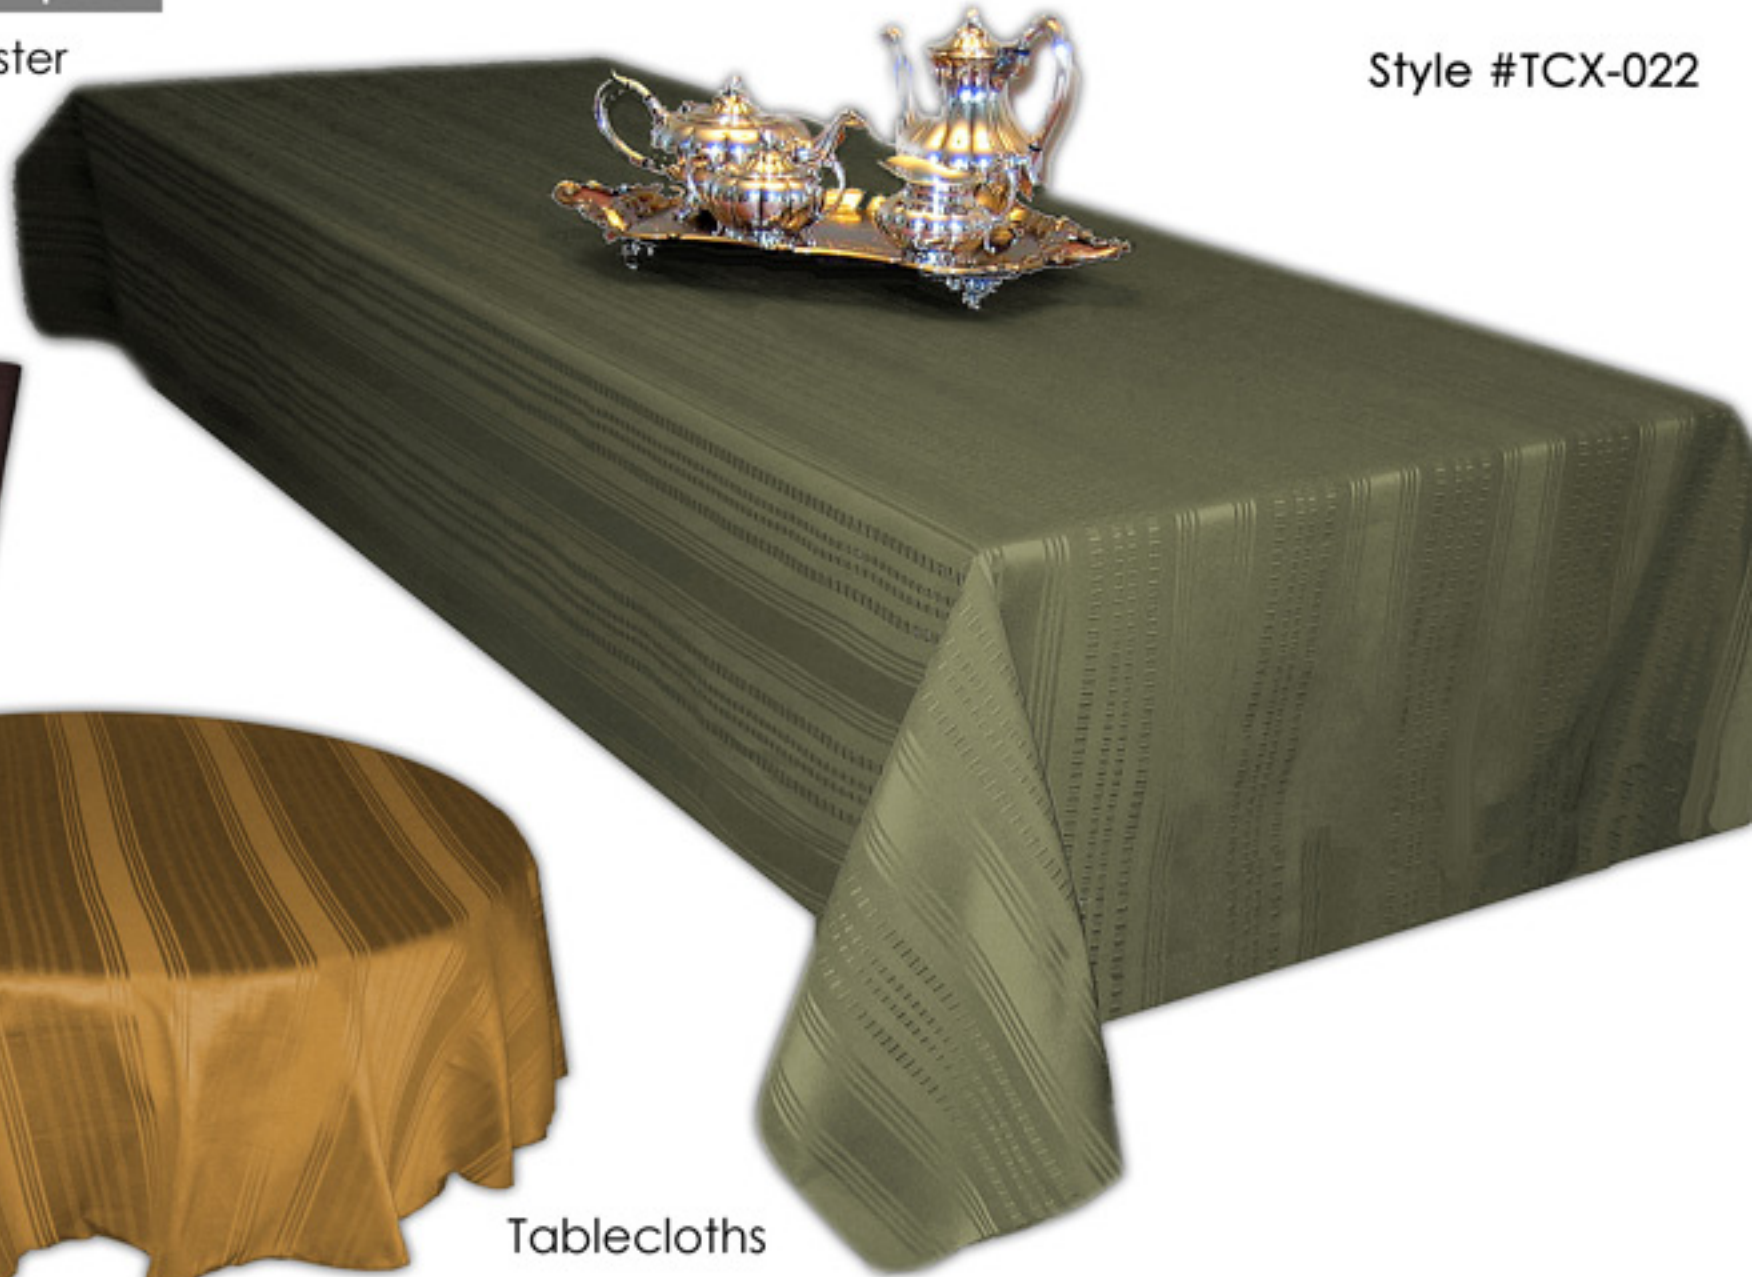

SEBASTIEN & GROOME™

MONTREAL PARIS NEW YORK

satin stripe

50% Cotton/50% Polyester

Style #TCX-022

Napkins

Tablecloths

Sand	Linen	Chocolate	Copper	Gold	Barn	Cameo	Mauve	Olive	Navy	White	Black	X-mas Pine	Red
15	20	25	29	45	55	54	50	30	65	10	90	31	58

Size (inches/centimetres)	Shape(s)	Seating	Item#
52" x 52" (137cm x 137cm)	Square	2-4	52
54" x 70" (137cm x 178cm)	Oblong	4-6	70
54" x 70" (137cm x 178cm)	Oval	4-6	71
60" (152cm)	Round	4-6	60
60" x 84" (152cm x 213cm)	Oblong	6-8	84
60" x 84" (152cm x 213cm)	Oval	6-8	85
60" x 104" (152cm x 264cm)	Oblong	8-10	10
60" x 104" (152cm x 264cm)	Oval	8-10	11
60" x 120" (152cm x 305cm)	Oblong	10-12	12
60" x 120" (152cm x 305cm)	Oval	10-12	13
60" x 144" (152cm x 366cm)	Oblong	12+	14
60" x 144" (152cm x 366cm)	Oval	12+	15
Napkin			17